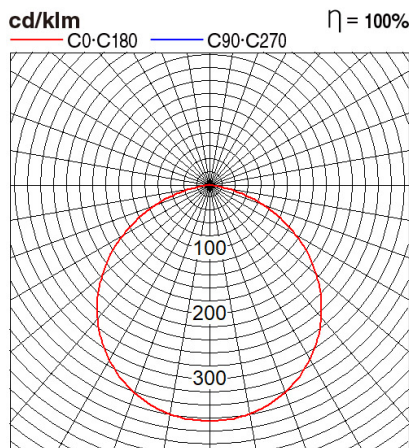

Panasonic

Certificates & Standards

Dimension and Materials

Photometric Chart

Ref. No.	
Type of Luminaire	Downlight
	Low Wattage Standard DL (Pro)
	Aluminum DL (ARUMI)
Set Model No.	PDLM26094
Type of Light Source	LED
Power Input	9W
System Lumen Output	855 lm
System Efficacy	95 lm/W
Power Voltage	240V
Power Factor	0.9
Lifetime	50000H(L70)
CCT	4000K
CRI	80
SDCM	
Input Frequency	50Hz
Dimming	non-Dimmable
Dimming Range	
UGR	
Glare Cut Angle	
Beam Angle	
Rotation Angle	
Tilt Angle	
IP code	20
IK code	
Ambient Temperature Range	0 - 45°C
Surge Protection	
Classification of Luminaires	
THDi	<10%
Effective Projected Area	
Driver	Non-Integral
Cut Out Size	
Dimensions	94mm*26mm
Weight	0.26 kg
Body	Alluminium PDC
Reflector	
Diffuser	PS
Trim	
Casing	
Country of Origin	India
Brand	Panasonic
Remarks	