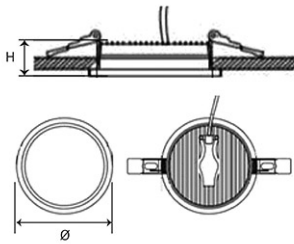

Panasonic

Certificates & Standards

Dimension and Materials

Photometric Chart

Ref. No.	
Type of Luminaire	Downlight
	Low Wattage Standard DL (Pro)
	Aluminum DL (ARUMI)
Set Model No.	PDLM26094
Type of Light Source	LED
Power Input	9W
System Lumen Output	855 lm
System Efficacy	95 lm/W
Power Voltage	240V
Power Factor	0.9
Lifetime	50000H(L70)
CCT	4000K
CRI	80
SDCM	
Input Frequency	50Hz
Dimming	non-Dimmable
Dimming Range	
UGR	
Glare Cut Angle	
Beam Angle	
Rotation Angle	
Tilt Angle	
IP code	20
IK code	
Ambient Temperature Range	0 - 45°C
Surge Protection	
Classification of Luminaires	
THDi	<10%
Effective Projected Area	
Driver	Non-Integral
Cut Out Size	
Dimensions	94mm*26mm
Weight	0.26 kg
Body	Alluminium PDC
Reflector	
Diffuser	PS
Trim	
Casing	
Country of Origin	India
Brand	Panasonic
Remarks	