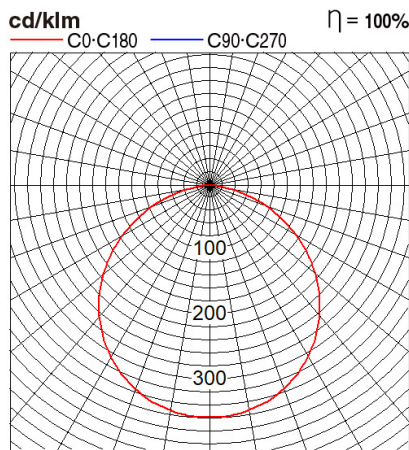

Panasonic

Certificates & Standards

Dimension and Materials

Photometric Chart

Ref. No.	
Type of Luminaire	Downlight
	Low Wattage Standard DL (Pro)
	Aluminum DL (ARUMI)
Set Model No.	PDLM26124
Type of Light Source	LED
Power Input	12W
System Lumen Output	1260 lm
System Efficacy	105 lm/W
Power Voltage	240V
Power Factor	0.9
Lifetime	50000H(L70)
CCT	4000K
CRI	80
SDCM	
Input Frequency	50Hz
Dimming	non-Dimmable
Dimming Range	
UGR	
Glare Cut Angle	
Beam Angle	
Rotation Angle	
Tilt Angle	
IP code	20
IK code	
Ambient Temperature Range	0 - 45°C
Surge Protection	
Classification of Luminaires	
THDi	<10%
Effective Projected Area	
Driver	Non-Integral
Cut Out Size	
Dimensions	139mm*33mm
Weight	0.49 kg
Body	Alluminium PDC
Reflector	
Diffuser	PS
Trim	
Casing	
Country of Origin	India
Brand	Panasonic
Remarks	