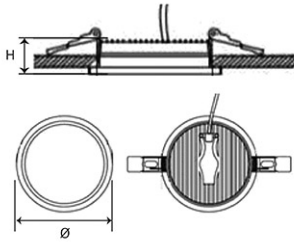

Panasonic

Certificates & Standards

Dimension and Materials

Photometric Chart

Ref. No.	
Type of Luminaire	Downlight
	Low Wattage Standard DL (Pro)
	Aluminum DL (ARUMI)
Set Model No.	PDLM26124
Type of Light Source	LED
Power Input	12W
System Lumen Output	1260 lm
System Efficacy	105 lm/W
Power Voltage	240V
Power Factor	0.9
Lifetime	50000H(L70)
CCT	4000K
CRI	80
SDCM	
Input Frequency	50Hz
Dimming	non-Dimmable
Dimming Range	
UGR	
Glare Cut Angle	
Beam Angle	
Rotation Angle	
Tilt Angle	
IP code	20
IK code	
Ambient Temperature Range	0 - 45°C
Surge Protection	
Classification of Luminaires	
THDi	<10%
Effective Projected Area	
Driver	Non-Integral
Cut Out Size	
Dimensions	139mm*33mm
Weight	0.49 kg
Body	Alluminium PDC
Reflector	
Diffuser	PS
Trim	
Casing	
Country of Origin	India
Brand	Panasonic
Remarks	