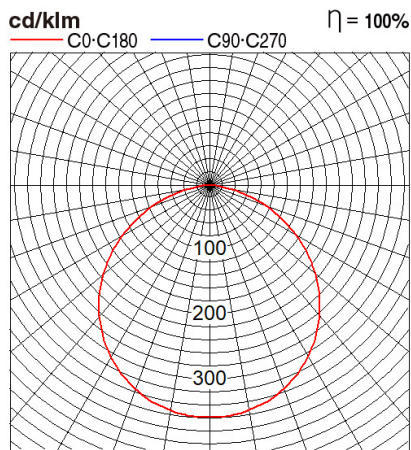

Panasonic

Certificates & Standards

Dimension and Materials

Photometric Chart

Ref. No.	
Type of Luminaire	Downlight
	Low Wattage Standard DL (Pro)
	Aluminum DL (ARUMI)
Set Model No.	PDLM26128
Type of Light Source	LED
Power Input	12W
System Lumen Output	1320 lm
System Efficacy	110 lm/W
Power Voltage	240V
Power Factor	0.9
Lifetime	50000H(L70)
CCT	6000K
CRI	80
SDCM	
Input Frequency	50Hz
Dimming	non-Dimmable
Dimming Range	
UGR	
Glare Cut Angle	
Beam Angle	
Rotation Angle	
Tilt Angle	
IP code	20
IK code	
Ambient Temperature Range	0 - 45°C
Surge Protection	
Classification of Luminaires	
THDi	<10%
Effective Projected Area	
Driver	Non-Integral
Cut Out Size	
Dimensions	139mm*33mm
Weight	0.49 kg
Body	Alluminium PDC
Reflector	
Diffuser	PS
Trim	
Casing	
Country of Origin	India
Brand	Panasonic
Remarks	