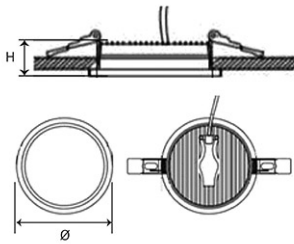

Panasonic

Certificates & Standards

Dimension and Materials

Photometric Chart

Ref. No.	
Type of Luminaire	Downlight
	Low Wattage Standard DL (Pro)
	Aluminum DL (ARUMI)
Set Model No.	PDLM26128
Type of Light Source	LED
Power Input	12W
System Lumen Output	1320 lm
System Efficacy	110 lm/W
Power Voltage	240V
Power Factor	0.9
Lifetime	50000H(L70)
CCT	6000K
CRI	80
SDCM	
Input Frequency	50Hz
Dimming	non-Dimmable
Dimming Range	
UGR	
Glare Cut Angle	
Beam Angle	
Rotation Angle	
Tilt Angle	
IP code	20
IK code	
Ambient Temperature Range	0 - 45°C
Surge Protection	
Classification of Luminaires	
THDi	<10%
Effective Projected Area	
Driver	Non-Integral
Cut Out Size	
Dimensions	139mm*33mm
Weight	0.49 kg
Body	Alluminium PDC
Reflector	
Diffuser	PS
Trim	
Casing	
Country of Origin	India
Brand	Panasonic
Remarks	