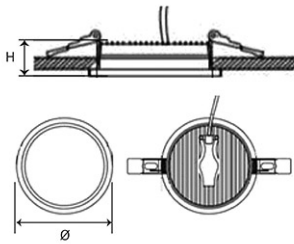

### Dimension and Materials

### Photometric Chart

Ref. No.	
Type of Luminaire	Downlight
	Low Wattage Standard DL (Pro)
	Aluminum DL (ARUMI)
Set Model No.	<b>PDLM26158</b>
Type of Light Source	LED
Power Input	15W
System Lumen Output	1650 lm
System Efficacy	110 lm/W
Power Voltage	240V
Power Factor	0.9
Lifetime	50000H(L70)
CCT	6000K
CRI	80
SDCM	
Input Frequency	50Hz
Dimming	non-Dimmable
Dimming Range	
UGR	
Glare Cut Angle	
Beam Angle	
Rotation Angle	
Tilt Angle	
IP code	20
IK code	
Ambient Temperature Range	0 - 45°C
Surge Protection	
Classification of Luminaires	
THDi	<10%
Effective Projected Area	
Driver	Non-Integral
Cut Out Size	
Dimensions	139mm*33mm
Weight	0.49 kg
Body	Alluminium PDC
Reflector	
Diffuser	PS
Trim	
Casing	
Country of Origin	India
Brand	Panasonic
Remarks	