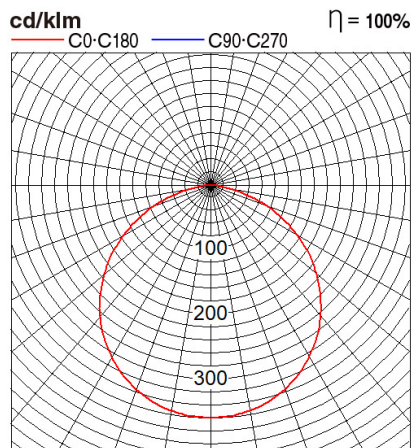

### Dimension and Materials

### Photometric Chart

Ref. No.	
Type of Luminaire	Downlight
	Low Wattage Standard DL (Pro)
	Aluminum DL (ARUMI)
Set Model No.	<b>PDLM26158</b>
Type of Light Source	LED
Power Input	15W
System Lumen Output	1650 lm
System Efficacy	110 lm/W
Power Voltage	240V
Power Factor	0.9
Lifetime	50000H(L70)
CCT	6000K
CRI	80
SDCM	
Input Frequency	50Hz
Dimming	non-Dimmable
Dimming Range	
UGR	
Glare Cut Angle	
Beam Angle	
Rotation Angle	
Tilt Angle	
IP code	20
IK code	
Ambient Temperature Range	0 - 45°C
Surge Protection	
Classification of Luminaires	
THDi	<10%
Effective Projected Area	
Driver	Non-Integral
Cut Out Size	
Dimensions	139mm*33mm
Weight	0.49 kg
Body	Alluminium PDC
Reflector	
Diffuser	PS
Trim	
Casing	
Country of Origin	India
Brand	Panasonic
Remarks	