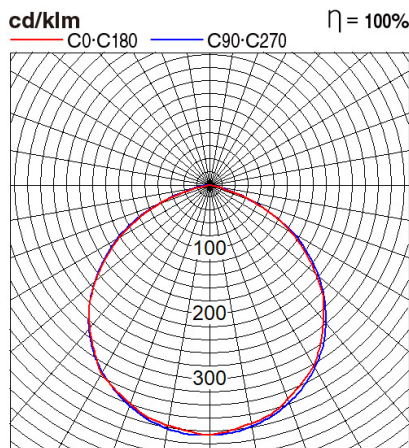

Panasonic

Certificates & Standards

Dimension and Materials

Photometric Chart

Ref. No.	
Type of Luminaire	Floodlight
	Standard Floodlight (Pro)
	Floodlight
Set Model No.	PFLM11308
Type of Light Source	LED
Power Input	30W
System Lumen Output	3000 lm
System Efficacy	100 lm/W
Power Voltage	240V
Power Factor	0.95
Lifetime	50000H(L70)
CCT	5700K
CRI	70
SDCM	
Input Frequency	50Hz
Dimming	non-Dimmable
Dimming Range	
UGR	
Glare Cut Angle	
Beam Angle	90deg.
Rotation Angle	
Tilt Angle	
IP code	66
IK code	
Ambient Temperature Range	-10 - 45°C
Surge Protection	
Classification of Luminaries	
THDi	
Effective Projected Area	
Driver	
Cut Out Size	
Dimensions	177mm*217mm*41mm
Weight	1.2 kg
Body	Aluminium
Reflector	
Diffuser	Glass
Trim	
Casing	
Country of Origin	India
Brand	Panasonic
Remarks	