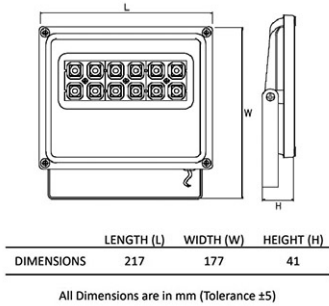

Panasonic

Certificates & Standards

Dimension and Materials

Photometric Chart

Ref. No.	
Type of Luminaire	Floodlight
	Standard Floodlight (Pro)
	Floodlight
Set Model No.	PFLM11308
Type of Light Source	LED
Power Input	30W
System Lumen Output	3000 lm
System Efficacy	100 lm/W
Power Voltage	240V
Power Factor	0.95
Lifetime	50000H(L70)
CCT	5700K
CRI	70
SDCM	
Input Frequency	50Hz
Dimming	non-Dimmable
Dimming Range	
UGR	
Glare Cut Angle	
Beam Angle	90deg.
Rotation Angle	
Tilt Angle	
IP code	66
IK code	
Ambient Temperature Range	-10 - 45°C
Surge Protection	
Classification of Luminaries	
THDi	
Effective Projected Area	
Driver	
Cut Out Size	
Dimensions	177mm*217mm*41mm
Weight	1.2 kg
Body	Aluminium
Reflector	
Diffuser	Glass
Trim	
Casing	
Country of Origin	India
Brand	Panasonic
Remarks	