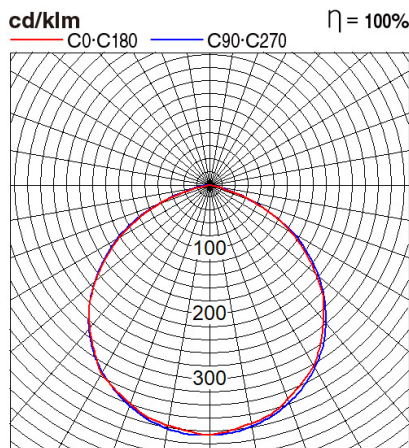

Panasonic

Certificates & Standards

Dimension and Materials

Photometric Chart

Ref. No.	
Type of Luminaire	Floodlight
	Standard Floodlight (Pro)
	Floodlight
Set Model No.	PFLM11508
Type of Light Source	LED
Power Input	50W
System Lumen Output	5000 lm
System Efficacy	100 lm/W
Power Voltage	240V
Power Factor	0.95
Lifetime	50000H(L70)
CCT	5700K
CRI	70
SDCM	
Input Frequency	50Hz
Dimming	non-Dimmable
Dimming Range	
UGR	
Glare Cut Angle	
Beam Angle	90deg.
Rotation Angle	
Tilt Angle	
IP code	66
IK code	
Ambient Temperature Range	-10 - 45°C
Surge Protection	
Classification of Luminaries	
THDi	
Effective Projected Area	
Driver	
Cut Out Size	
Dimensions	231mm*242mm*53mm
Weight	2.1 kg
Body	Aluminium
Reflector	
Diffuser	Glass
Trim	
Casing	
Country of Origin	India
Brand	Panasonic
Remarks	