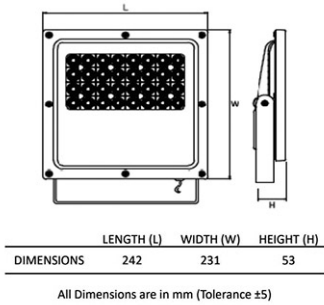

Panasonic

Certificates & Standards

Dimension and Materials

Photometric Chart

Ref. No.	
Type of Luminaire	Floodlight
	Standard Floodlight (Pro)
	Floodlight
Set Model No.	PFLM11508
Type of Light Source	LED
Power Input	50W
System Lumen Output	5000 lm
System Efficacy	100 lm/W
Power Voltage	240V
Power Factor	0.95
Lifetime	50000H(L70)
CCT	5700K
CRI	70
SDCM	
Input Frequency	50Hz
Dimming	non-Dimmable
Dimming Range	
UGR	
Glare Cut Angle	
Beam Angle	90deg.
Rotation Angle	
Tilt Angle	
IP code	66
IK code	
Ambient Temperature Range	-10 - 45°C
Surge Protection	
Classification of Luminaries	
THDi	
Effective Projected Area	
Driver	
Cut Out Size	
Dimensions	231mm*242mm*53mm
Weight	2.1 kg
Body	Aluminium
Reflector	
Diffuser	Glass
Trim	
Casing	
Country of Origin	India
Brand	Panasonic
Remarks	