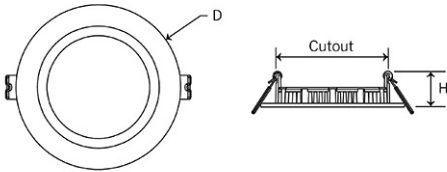

Panasonic

Certificates & Standards

Dimension and Materials

Photometric Chart

Ref. No.	
Type of Luminaire	Downlight Panel Light Aluminum Panel Light (IGNITOS MODAN)
Set Model No.	PPAM11103BS
Type of Light Source	LED
Power Input	10W
System Lumen Output	670 lm
System Efficacy	67 lm/W
Power Voltage	240V
Power Factor	0.9
Lifetime	25000H(L70)
CCT	3000K
CRI	80
SDCM	
Input Frequency	50Hz
Dimming	non-Dimmable
Dimming Range	
UGR	
Glare Cut Angle	
Beam Angle	
Rotation Angle	
Tilt Angle	
IP code	20
IK code	
Ambient Temperature Range	
Surge Protection	
Classification of Luminaires	
THDi	
Effective Projected Area	
Driver	
Cut Out Size	
Dimensions	145mm*25mm
Weight	0.233 kg
Body	aluminium
Reflector	
Diffuser	
Trim	
Casing	
Country of Origin	India
Brand	Panasonic
Remarks	