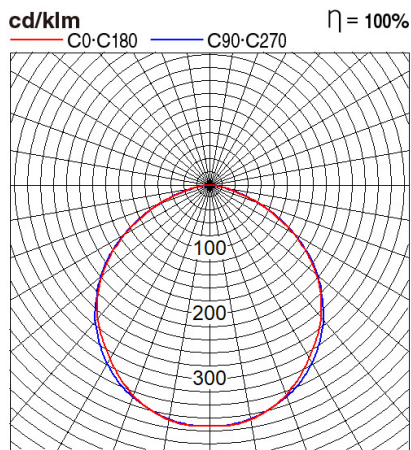

Panasonic

Certificates & Standards

Dimension and Materials

Photometric Chart

Ref. No.	
Type of Luminaire	Downlight Panel Light Aluminum Panel Light (IGNITOS MODAN)
Set Model No.	PPAM11103BS
Type of Light Source	LED
Power Input	10W
System Lumen Output	670 lm
System Efficacy	67 lm/W
Power Voltage	240V
Power Factor	0.9
Lifetime	25000H(L70)
CCT	3000K
CRI	80
SDCM	
Input Frequency	50Hz
Dimming	non-Dimmable
Dimming Range	
UGR	
Glare Cut Angle	
Beam Angle	
Rotation Angle	
Tilt Angle	
IP code	20
IK code	
Ambient Temperature Range	
Surge Protection	
Classification of Luminaires	
THDi	
Effective Projected Area	
Driver	
Cut Out Size	
Dimensions	145mm*25mm
Weight	0.233 kg
Body	aluminium
Reflector	
Diffuser	
Trim	
Casing	
Country of Origin	India
Brand	Panasonic
Remarks	