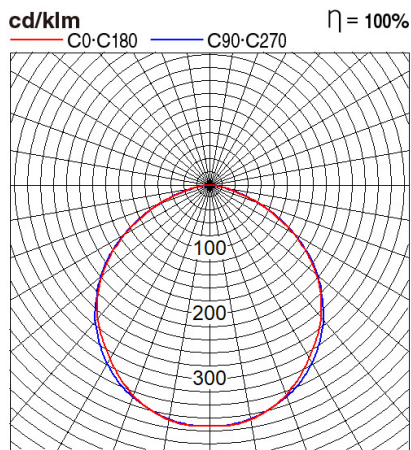

### Dimension and Materials

### Photometric Chart

Ref. No.	
Type of Luminaire	Downlight Panel Light Aluminum Panel Light (IGNITOS MODAN)
Set Model No.	<b>PPAM11104BS</b>
Type of Light Source	LED
Power Input	10W
System Lumen Output	700 lm
System Efficacy	70 lm/W
Power Voltage	240V
Power Factor	0.9
Lifetime	25000H(L70)
CCT	4000K
CRI	80
SDCM	
Input Frequency	50Hz
Dimming	non-Dimmable
Dimming Range	
UGR	
Glare Cut Angle	
Beam Angle	
Rotation Angle	
Tilt Angle	
IP code	20
IK code	
Ambient Temperature Range	
Surge Protection	
Classification of Luminaires	
THDi	
Effective Projected Area	
Driver	
Cut Out Size	
Dimensions	145mm*25mm
Weight	0.233 kg
Body	aluminium
Reflector	
Diffuser	
Trim	
Casing	
Country of Origin	India
Brand	Panasonic
Remarks	