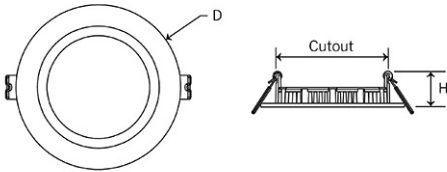

### Dimension and Materials

### Photometric Chart

Ref. No.	
Type of Luminaire	Downlight Panel Light Aluminum Panel Light (IGNITOS MODAN)
Set Model No.	<b>PPAM11104BS</b>
Type of Light Source	LED
Power Input	10W
System Lumen Output	700 lm
System Efficacy	70 lm/W
Power Voltage	240V
Power Factor	0.9
Lifetime	25000H(L70)
CCT	4000K
CRI	80
SDCM	
Input Frequency	50Hz
Dimming	non-Dimmable
Dimming Range	
UGR	
Glare Cut Angle	
Beam Angle	
Rotation Angle	
Tilt Angle	
IP code	20
IK code	
Ambient Temperature Range	
Surge Protection	
Classification of Luminaires	
THDi	
Effective Projected Area	
Driver	
Cut Out Size	
Dimensions	145mm*25mm
Weight	0.233 kg
Body	aluminium
Reflector	
Diffuser	
Trim	
Casing	
Country of Origin	India
Brand	Panasonic
Remarks	