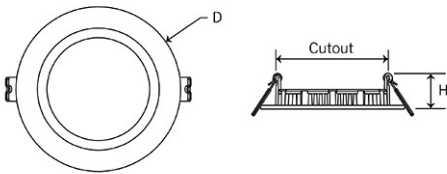

Panasonic

Certificates & Standards

Dimension and Materials

Photometric Chart

Ref. No.	
Type of Luminaire	Downlight Panel Light Aluminum Panel Light (IGNITOS MODAN)
Set Model No.	PPAM11106BS
Type of Light Source	LED
Power Input	10W
System Lumen Output	700 lm
System Efficacy	70 lm/W
Power Voltage	240V
Power Factor	0.9
Lifetime	25000H(L70)
CCT	6000K
CRI	80
SDCM	
Input Frequency	50Hz
Dimming	non-Dimmable
Dimming Range	
UGR	
Glare Cut Angle	
Beam Angle	
Rotation Angle	
Tilt Angle	
IP code	20
IK code	
Ambient Temperature Range	
Surge Protection	
Classification of Luminaires	
THDi	
Effective Projected Area	
Driver	
Cut Out Size	
Dimensions	145mm*25mm
Weight	0.233 kg
Body	aluminium
Reflector	
Diffuser	
Trim	
Casing	
Country of Origin	India
Brand	Panasonic
Remarks	