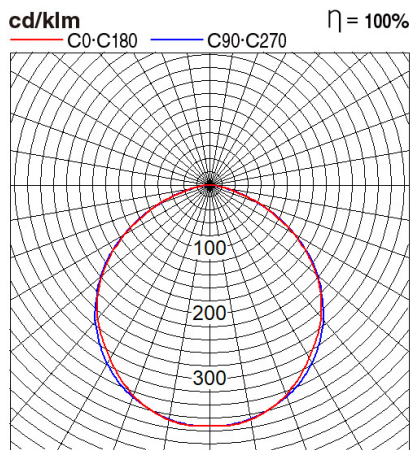

Panasonic

Certificates & Standards

Dimension and Materials

Photometric Chart

Ref. No.	
Type of Luminaire	Downlight Panel Light Aluminum Panel Light (IGNITOS MODAN)
Set Model No.	PPAM11106BS
Type of Light Source	LED
Power Input	10W
System Lumen Output	700 lm
System Efficacy	70 lm/W
Power Voltage	240V
Power Factor	0.9
Lifetime	25000H(L70)
CCT	6000K
CRI	80
SDCM	
Input Frequency	50Hz
Dimming	non-Dimmable
Dimming Range	
UGR	
Glare Cut Angle	
Beam Angle	
Rotation Angle	
Tilt Angle	
IP code	20
IK code	
Ambient Temperature Range	
Surge Protection	
Classification of Luminaires	
THDi	
Effective Projected Area	
Driver	
Cut Out Size	
Dimensions	145mm*25mm
Weight	0.233 kg
Body	aluminium
Reflector	
Diffuser	
Trim	
Casing	
Country of Origin	India
Brand	Panasonic
Remarks	