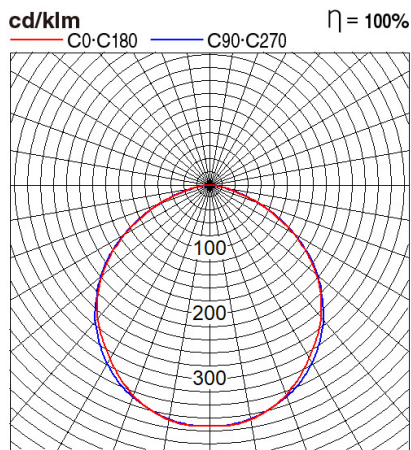

### Dimension and Materials

### Photometric Chart

Ref. No.	
Type of Luminaire	Downlight Panel Light Aluminum Panel Light (IGNITOS MODAN)
Set Model No.	<b>PPAM11153BS</b>
Type of Light Source	LED
Power Input	15W
System Lumen Output	1000 lm
System Efficacy	67 lm/W
Power Voltage	240V
Power Factor	0.9
Lifetime	25000H(L70)
CCT	3000K
CRI	80
SDCM	
Input Frequency	50Hz
Dimming	non-Dimmable
Dimming Range	
UGR	
Glare Cut Angle	
Beam Angle	
Rotation Angle	
Tilt Angle	
IP code	20
IK code	
Ambient Temperature Range	
Surge Protection	
Classification of Luminaires	
THDi	
Effective Projected Area	
Driver	
Cut Out Size	
Dimensions	170mm*25mm
Weight	0.281 kg
Body	aluminium
Reflector	
Diffuser	
Trim	
Casing	
Country of Origin	India
Brand	Panasonic
Remarks	