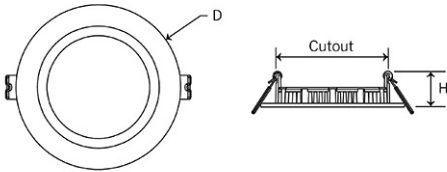

### Dimension and Materials

### Photometric Chart

Ref. No.	
Type of Luminaire	Downlight Panel Light Aluminum Panel Light (IGNITOS MODAN)
Set Model No.	<b>PPAM11153BS</b>
Type of Light Source	LED
Power Input	15W
System Lumen Output	1000 lm
System Efficacy	67 lm/W
Power Voltage	240V
Power Factor	0.9
Lifetime	25000H(L70)
CCT	3000K
CRI	80
SDCM	
Input Frequency	50Hz
Dimming	non-Dimmable
Dimming Range	
UGR	
Glare Cut Angle	
Beam Angle	
Rotation Angle	
Tilt Angle	
IP code	20
IK code	
Ambient Temperature Range	
Surge Protection	
Classification of Luminaires	
THDi	
Effective Projected Area	
Driver	
Cut Out Size	
Dimensions	170mm*25mm
Weight	0.281 kg
Body	aluminium
Reflector	
Diffuser	
Trim	
Casing	
Country of Origin	India
Brand	Panasonic
Remarks	