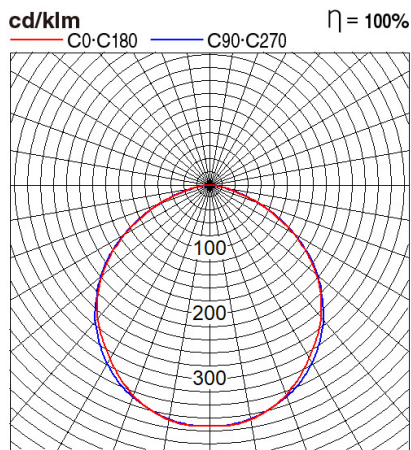

### Dimension and Materials

### Photometric Chart

Ref. No.	
Type of Luminaire	Downlight Panel Light Aluminum Panel Light (IGNITOS MODAN)
Set Model No.	<b>PPAM11154BS</b>
Type of Light Source	LED
Power Input	15W
System Lumen Output	1050 lm
System Efficacy	70 lm/W
Power Voltage	240V
Power Factor	0.9
Lifetime	25000H(L70)
CCT	4000K
CRI	80
SDCM	
Input Frequency	50Hz
Dimming	non-Dimmable
Dimming Range	
UGR	
Glare Cut Angle	
Beam Angle	
Rotation Angle	
Tilt Angle	
IP code	20
IK code	
Ambient Temperature Range	
Surge Protection	
Classification of Luminaires	
THDi	
Effective Projected Area	
Driver	
Cut Out Size	
Dimensions	170mm*25mm
Weight	0.281 kg
Body	aluminium
Reflector	
Diffuser	
Trim	
Casing	
Country of Origin	India
Brand	Panasonic
Remarks	