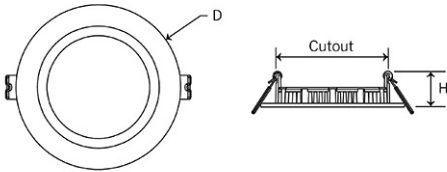

### Dimension and Materials

### Photometric Chart

Ref. No.	
Type of Luminaire	Downlight Panel Light Aluminum Panel Light (IGNITOS MODAN)
Set Model No.	<b>PPAM11154BS</b>
Type of Light Source	LED
Power Input	15W
System Lumen Output	1050 lm
System Efficacy	70 lm/W
Power Voltage	240V
Power Factor	0.9
Lifetime	25000H(L70)
CCT	4000K
CRI	80
SDCM	
Input Frequency	50Hz
Dimming	non-Dimmable
Dimming Range	
UGR	
Glare Cut Angle	
Beam Angle	
Rotation Angle	
Tilt Angle	
IP code	20
IK code	
Ambient Temperature Range	
Surge Protection	
Classification of Luminaires	
THDi	
Effective Projected Area	
Driver	
Cut Out Size	
Dimensions	170mm*25mm
Weight	0.281 kg
Body	aluminium
Reflector	
Diffuser	
Trim	
Casing	
Country of Origin	India
Brand	Panasonic
Remarks	