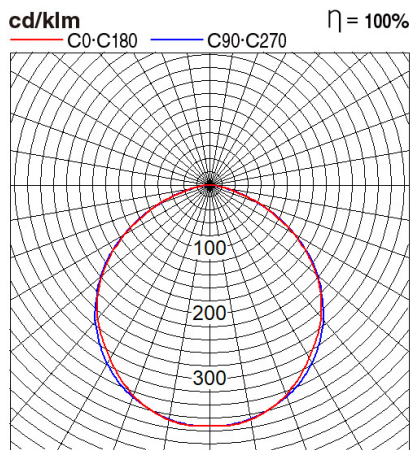

Panasonic

Certificates & Standards

Dimension and Materials

Photometric Chart

Ref. No.	
Type of Luminaire	Downlight Panel Light Aluminum Panel Light (IGNITOS MODAN)
Set Model No.	PPAM11156BS
Type of Light Source	LED
Power Input	15W
System Lumen Output	1050 lm
System Efficacy	70 lm/W
Power Voltage	240V
Power Factor	0.9
Lifetime	25000H(L70)
CCT	6000K
CRI	80
SDCM	
Input Frequency	50Hz
Dimming	non-Dimmable
Dimming Range	
UGR	
Glare Cut Angle	
Beam Angle	
Rotation Angle	
Tilt Angle	
IP code	20
IK code	
Ambient Temperature Range	
Surge Protection	
Classification of Luminaires	
THDi	
Effective Projected Area	
Driver	
Cut Out Size	
Dimensions	170mm*25mm
Weight	0.281 kg
Body	aluminium
Reflector	
Diffuser	
Trim	
Casing	
Country of Origin	India
Brand	Panasonic
Remarks	