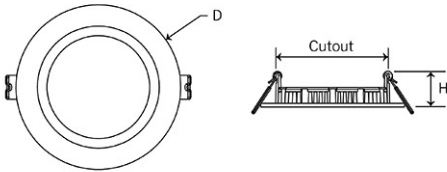

Panasonic

Certificates & Standards

Dimension and Materials

Photometric Chart

Ref. No.	
Type of Luminaire	Downlight Panel Light Aluminum Panel Light (IGNITOS MODAN)
Set Model No.	PPAM11156BS
Type of Light Source	LED
Power Input	15W
System Lumen Output	1050 lm
System Efficacy	70 lm/W
Power Voltage	240V
Power Factor	0.9
Lifetime	25000H(L70)
CCT	6000K
CRI	80
SDCM	
Input Frequency	50Hz
Dimming	non-Dimmable
Dimming Range	
UGR	
Glare Cut Angle	
Beam Angle	
Rotation Angle	
Tilt Angle	
IP code	20
IK code	
Ambient Temperature Range	
Surge Protection	
Classification of Luminaires	
THDi	
Effective Projected Area	
Driver	
Cut Out Size	
Dimensions	170mm*25mm
Weight	0.281 kg
Body	aluminium
Reflector	
Diffuser	
Trim	
Casing	
Country of Origin	India
Brand	Panasonic
Remarks	