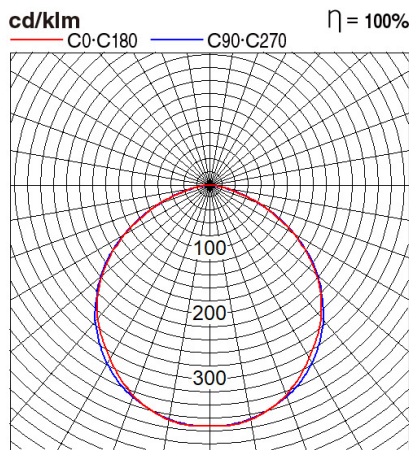

Panasonic

Certificates & Standards

Dimension and Materials

Photometric Chart

Ref. No.	
Type of Luminaire	Downlight Panel Light Aluminum Panel Light (IGNITOS MODAN)
Set Model No.	PPAM11203BS
Type of Light Source	LED
Power Input	20W
System Lumen Output	1340 lm
System Efficacy	67 lm/W
Power Voltage	240V
Power Factor	0.9
Lifetime	25000H(L70)
CCT	3000K
CRI	80
SDCM	
Input Frequency	50Hz
Dimming	non-Dimmable
Dimming Range	
UGR	
Glare Cut Angle	
Beam Angle	
Rotation Angle	
Tilt Angle	
IP code	20
IK code	
Ambient Temperature Range	
Surge Protection	
Classification of Luminaires	
THDi	
Effective Projected Area	
Driver	
Cut Out Size	
Dimensions	190mm*25mm
Weight	0.416 kg
Body	aluminium
Reflector	
Diffuser	
Trim	
Casing	
Country of Origin	India
Brand	Panasonic
Remarks	