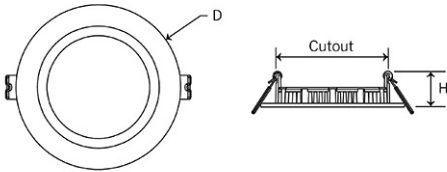

Panasonic

Certificates & Standards

Dimension and Materials

Photometric Chart

Ref. No.	
Type of Luminaire	Downlight Panel Light Aluminum Panel Light (IGNITOS MODAN)
Set Model No.	PPAM11203BS
Type of Light Source	LED
Power Input	20W
System Lumen Output	1340 lm
System Efficacy	67 lm/W
Power Voltage	240V
Power Factor	0.9
Lifetime	25000H(L70)
CCT	3000K
CRI	80
SDCM	
Input Frequency	50Hz
Dimming	non-Dimmable
Dimming Range	
UGR	
Glare Cut Angle	
Beam Angle	
Rotation Angle	
Tilt Angle	
IP code	20
IK code	
Ambient Temperature Range	
Surge Protection	
Classification of Luminaires	
THDi	
Effective Projected Area	
Driver	
Cut Out Size	
Dimensions	190mm*25mm
Weight	0.416 kg
Body	aluminium
Reflector	
Diffuser	
Trim	
Casing	
Country of Origin	India
Brand	Panasonic
Remarks	