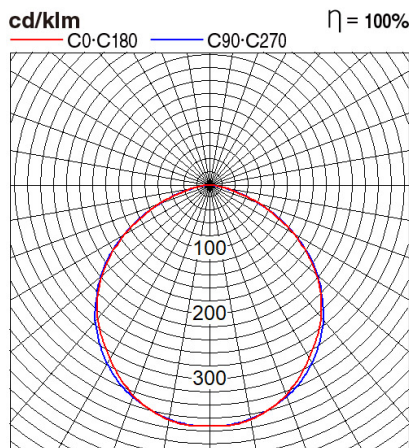

Panasonic

Certificates & Standards

Dimension and Materials

Photometric Chart

Ref. No.	
Type of Luminaire	Downlight Panel Light Aluminum Panel Light (IGNITOS MODAN)
Set Model No.	PPAM11204BS
Type of Light Source	LED
Power Input	20W
System Lumen Output	1400 lm
System Efficacy	70 lm/W
Power Voltage	240V
Power Factor	0.9
Lifetime	25000H(L70)
CCT	4000K
CRI	80
SDCM	
Input Frequency	50Hz
Dimming	non-Dimmable
Dimming Range	
UGR	
Glare Cut Angle	
Beam Angle	
Rotation Angle	
Tilt Angle	
IP code	20
IK code	
Ambient Temperature Range	
Surge Protection	
Classification of Luminaires	
THDi	
Effective Projected Area	
Driver	
Cut Out Size	
Dimensions	190mm*25mm
Weight	0.416 kg
Body	aluminium
Reflector	
Diffuser	
Trim	
Casing	
Country of Origin	India
Brand	Panasonic
Remarks	