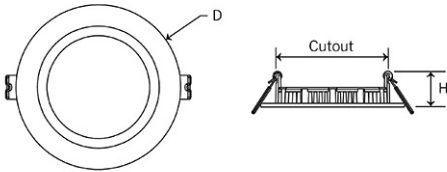

Panasonic

Certificates & Standards

Dimension and Materials

Photometric Chart

Ref. No.	
Type of Luminaire	Downlight Panel Light Aluminum Panel Light (IGNITOS MODAN)
Set Model No.	PPAM11204BS
Type of Light Source	LED
Power Input	20W
System Lumen Output	1400 lm
System Efficacy	70 lm/W
Power Voltage	240V
Power Factor	0.9
Lifetime	25000H(L70)
CCT	4000K
CRI	80
SDCM	
Input Frequency	50Hz
Dimming	non-Dimmable
Dimming Range	
UGR	
Glare Cut Angle	
Beam Angle	
Rotation Angle	
Tilt Angle	
IP code	20
IK code	
Ambient Temperature Range	
Surge Protection	
Classification of Luminaires	
THDi	
Effective Projected Area	
Driver	
Cut Out Size	
Dimensions	190mm*25mm
Weight	0.416 kg
Body	aluminium
Reflector	
Diffuser	
Trim	
Casing	
Country of Origin	India
Brand	Panasonic
Remarks	