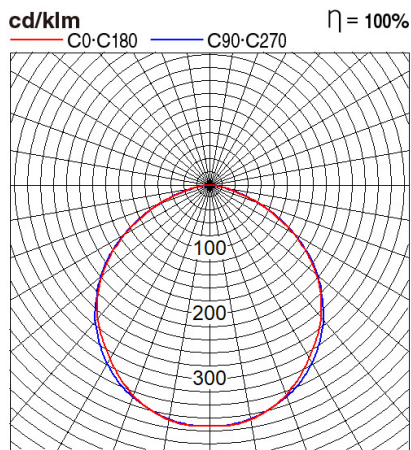

### Dimension and Materials

### Photometric Chart

Ref. No.	
Type of Luminaire	Downlight Panel Light Aluminum Panel Light (IGNITOS MODAN)
Set Model No.	<b>PPAM11206BS</b>
Type of Light Source	LED
Power Input	20W
System Lumen Output	1400 lm
System Efficacy	70 lm/W
Power Voltage	240V
Power Factor	0.9
Lifetime	25000H(L70)
CCT	6000K
CRI	80
SDCM	
Input Frequency	50Hz
Dimming	non-Dimmable
Dimming Range	
UGR	
Glare Cut Angle	
Beam Angle	
Rotation Angle	
Tilt Angle	
IP code	20
IK code	
Ambient Temperature Range	
Surge Protection	
Classification of Luminaires	
THDi	
Effective Projected Area	
Driver	
Cut Out Size	
Dimensions	190mm*25mm
Weight	0.416 kg
Body	aluminium
Reflector	
Diffuser	
Trim	
Casing	
Country of Origin	India
Brand	Panasonic
Remarks	