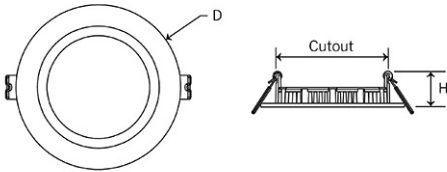

### Dimension and Materials

### Photometric Chart

Ref. No.	
Type of Luminaire	Downlight Panel Light Aluminum Panel Light (IGNITOS MODAN)
Set Model No.	<b>PPAM11206BS</b>
Type of Light Source	LED
Power Input	20W
System Lumen Output	1400 lm
System Efficacy	70 lm/W
Power Voltage	240V
Power Factor	0.9
Lifetime	25000H(L70)
CCT	6000K
CRI	80
SDCM	
Input Frequency	50Hz
Dimming	non-Dimmable
Dimming Range	
UGR	
Glare Cut Angle	
Beam Angle	
Rotation Angle	
Tilt Angle	
IP code	20
IK code	
Ambient Temperature Range	
Surge Protection	
Classification of Luminaires	
THDi	
Effective Projected Area	
Driver	
Cut Out Size	
Dimensions	190mm*25mm
Weight	0.416 kg
Body	aluminium
Reflector	
Diffuser	
Trim	
Casing	
Country of Origin	India
Brand	Panasonic
Remarks	