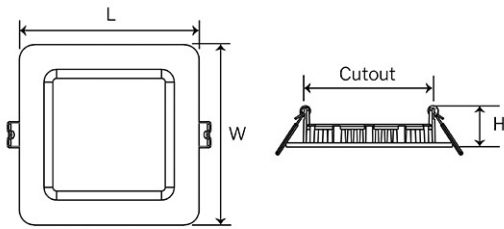

### Dimension and Materials

### Photometric Chart

Ref. No.	
Type of Luminaire	Downlight Panel Light Aluminum Panel Light (IGNITOS MODAN)
Set Model No.	<b>PPAM12103BS</b>
Type of Light Source	LED
Power Input	10W
System Lumen Output	670 lm
System Efficacy	67 lm/W
Power Voltage	240V
Power Factor	0.9
Lifetime	25000H(L70)
CCT	3000K
CRI	80
SDCM	
Input Frequency	50Hz
Dimming	non-Dimmable
Dimming Range	
UGR	
Glare Cut Angle	
Beam Angle	
Rotation Angle	
Tilt Angle	
IP code	20
IK code	
Ambient Temperature Range	
Surge Protection	
Classification of Luminaires	
THDi	
Effective Projected Area	
Driver	
Cut Out Size	
Dimensions	145mm*145mm*25mm
Weight	0.275 kg
Body	aluminium
Reflector	
Diffuser	
Trim	
Casing	
Country of Origin	India
Brand	Panasonic
Remarks	