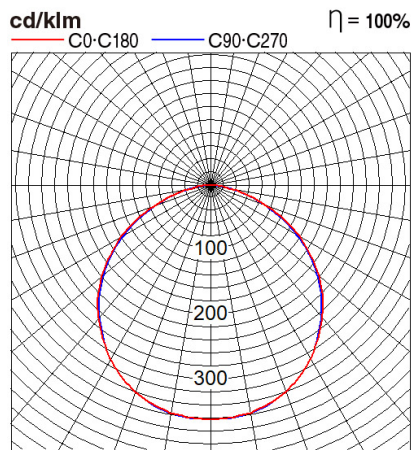

### Dimension and Materials

### Photometric Chart

Ref. No.	
Type of Luminaire	Downlight Panel Light Aluminum Panel Light (IGNITOS MODAN)
Set Model No.	<b>PPAM12103BS</b>
Type of Light Source	LED
Power Input	10W
System Lumen Output	670 lm
System Efficacy	67 lm/W
Power Voltage	240V
Power Factor	0.9
Lifetime	25000H(L70)
CCT	3000K
CRI	80
SDCM	
Input Frequency	50Hz
Dimming	non-Dimmable
Dimming Range	
UGR	
Glare Cut Angle	
Beam Angle	
Rotation Angle	
Tilt Angle	
IP code	20
IK code	
Ambient Temperature Range	
Surge Protection	
Classification of Luminaires	
THDi	
Effective Projected Area	
Driver	
Cut Out Size	
Dimensions	145mm*145mm*25mm
Weight	0.275 kg
Body	aluminium
Reflector	
Diffuser	
Trim	
Casing	
Country of Origin	India
Brand	Panasonic
Remarks	