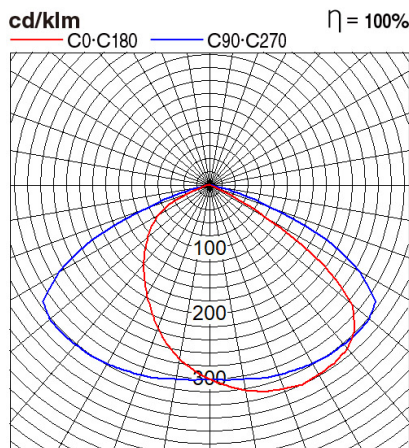

Certificates & Standards

Dimension and Materials

Photometric Chart

Ref. No.	
Type of Luminaire	Street Light
	Standard Street Light (Pro)
	Street Light
Set Model No.	PSTM16608
Type of Light Source	LED
Power Input	60W
System Lumen Output	6600 lm
System Efficacy	110 lm/W
Power Voltage	240V
Power Factor	0.9
Lifetime	50000H(L70)
CCT	5700K
CRI	70
SDCM	
Input Frequency	50Hz
Dimming	non-Dimmable
Dimming Range	
UGR	
Glare Cut Angle	
Beam Angle	
Rotation Angle	
Tilt Angle	
IP code	66
IK code	
Ambient Temperature Range	-10 - 45°C
Surge Protection	6kV
Classification of Luminaires	
THDi	<10%
Effective Projected Area	
Driver	Integrated
Cut Out Size	
Dimensions	144mm*375mm*108mm
Weight	1.6 kg
Body	Aluminium
Reflector	
Diffuser	PC Lens + Glass
Trim	
Casing	
Country of Origin	India
Brand	Panasonic
Remarks	