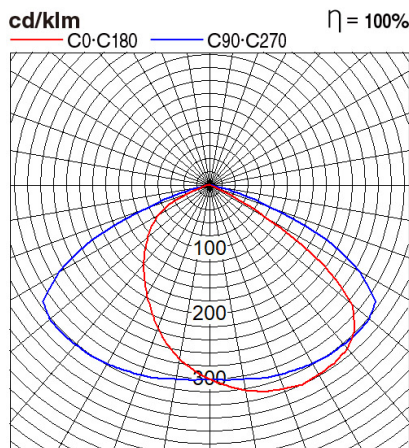

Certificates & Standards

Dimension and Materials

Photometric Chart

Ref. No.	
Type of Luminaire	Street Light Standard Street Light (Pro) Street Light
Set Model No.	PSTM16CD8
Type of Light Source	LED
Power Input	120W
System Lumen Output	13200 lm
System Efficacy	110 lm/W
Power Voltage	240V
Power Factor	0.9
Lifetime	50000H(L70)
CCT	5700K
CRI	70
SDCM	
Input Frequency	50Hz
Dimming	non-Dimmable
Dimming Range	
UGR	
Glare Cut Angle	
Beam Angle	
Rotation Angle	
Tilt Angle	
IP code	66
IK code	
Ambient Temperature Range	-10 - 45°C
Surge Protection	6kV
Classification of Luminaires	
THDi	<10%
Effective Projected Area	
Driver	Integrated
Cut Out Size	
Dimensions	237mm*486mm*116mm
Weight	3.6 kg
Body	Aluminium
Reflector	
Diffuser	PC Lens + Glass
Trim	
Casing	
Country of Origin	India
Brand	Panasonic
Remarks	