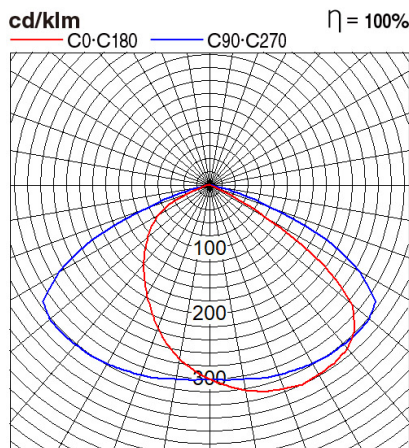

Certificates & Standards

Dimension and Materials

Photometric Chart

Ref. No.	
Type of Luminaire	Street Light Standard Street Light (Pro) Street Light
Set Model No.	PSTM16FG8
Type of Light Source	LED
Power Input	150W
System Lumen Output	16500 lm
System Efficacy	110 lm/W
Power Voltage	240V
Power Factor	0.9
Lifetime	50000H(L70)
CCT	5700K
CRI	70
SDCM	
Input Frequency	50Hz
Dimming	non-Dimmable
Dimming Range	
UGR	
Glare Cut Angle	
Beam Angle	
Rotation Angle	
Tilt Angle	
IP code	66
IK code	
Ambient Temperature Range	-10 - 45°C
Surge Protection	6kV
Classification of Luminaires	
THDi	<10%
Effective Projected Area	
Driver	Integrated
Cut Out Size	
Dimensions	262mm*556mm*116mm
Weight	4.8 kg
Body	Aluminium
Reflector	
Diffuser	PC Lens + Glass
Trim	
Casing	
Country of Origin	India
Brand	Panasonic
Remarks	