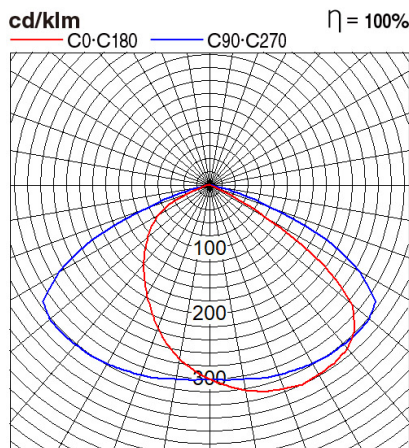

Certificates & Standards

Dimension and Materials

Photometric Chart

Ref. No.	
Type of Luminaire	Street Light Standard Street Light (Pro) Street Light
Set Model No.	PSTM16KL8
Type of Light Source	LED
Power Input	180W
System Lumen Output	19800 lm
System Efficacy	110 lm/W
Power Voltage	240V
Power Factor	0.9
Lifetime	50000H(L70)
CCT	5700K
CRI	70
SDCM	
Input Frequency	50Hz
Dimming	non-Dimmable
Dimming Range	
UGR	
Glare Cut Angle	
Beam Angle	
Rotation Angle	
Tilt Angle	
IP code	66
IK code	
Ambient Temperature Range	-10 - 45°C
Surge Protection	6kV
Classification of Luminaires	
THDi	<10%
Effective Projected Area	
Driver	Integrated
Cut Out Size	
Dimensions	262mm*556mm*116mm
Weight	6.6 kg
Body	Aluminium
Reflector	
Diffuser	PC Lens + Glass
Trim	
Casing	
Country of Origin	India
Brand	Panasonic
Remarks	