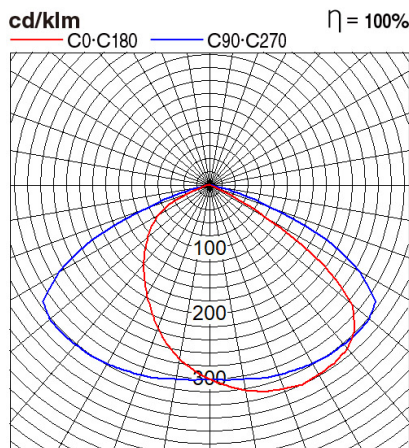

Certificates & Standards

Dimension and Materials

Photometric Chart

Ref. No.	
Type of Luminaire	Street Light Standard Street Light (Pro) Street Light
Set Model No.	PSTM16MN8
Type of Light Source	LED
Power Input	200W
System Lumen Output	22000 lm
System Efficacy	110 lm/W
Power Voltage	240V
Power Factor	0.9
Lifetime	50000H(L70)
CCT	5700K
CRI	70
SDCM	
Input Frequency	50Hz
Dimming	non-Dimmable
Dimming Range	
UGR	
Glare Cut Angle	
Beam Angle	
Rotation Angle	
Tilt Angle	
IP code	66
IK code	
Ambient Temperature Range	-10 - 45°C
Surge Protection	6kV
Classification of Luminaires	
THDi	<10%
Effective Projected Area	
Driver	Integrated
Cut Out Size	
Dimensions	291mm*577mm*130mm
Weight	6.6 kg
Body	Aluminium
Reflector	
Diffuser	PC Lens + Glass
Trim	
Casing	
Country of Origin	India
Brand	Panasonic
Remarks	