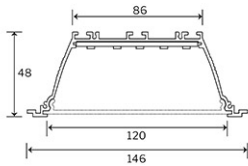

### Dimension and Materials

### Photometric Chart

Ref. No.	
Type of Luminaire	Baselight System Ceiling Baselight High Efficacy Techzone (SLENDO TECH PLUS)
Set Model No.	<b>PTZM03288</b>
Type of Light Source	LED
Power Input	28W
System Lumen Output	3640 lm
System Efficacy	130 lm/W
Power Voltage	240V
Power Factor	0.9
Lifetime	50000H(L70)
CCT	5700K
CRI	80
SDCM	
Input Frequency	50Hz
Dimming	non-Dimmable
Dimming Range	
UGR	
Glare Cut Angle	
Beam Angle	
Rotation Angle	
Tilt Angle	
IP code	20
IK code	
Ambient Temperature Range	-10 - 45°C
Surge Protection	
Classification of Luminaires	
THDi	<10%
Effective Projected Area	
Driver	Non-Integral
Cut Out Size	
Dimensions	146mm*2395mm*49mm
Weight	4.028 kg
Body	Aluminium Extrusion
Reflector	
Diffuser	PMMA
Trim	
Casing	
Country of Origin	India
Brand	Panasonic
Remarks	