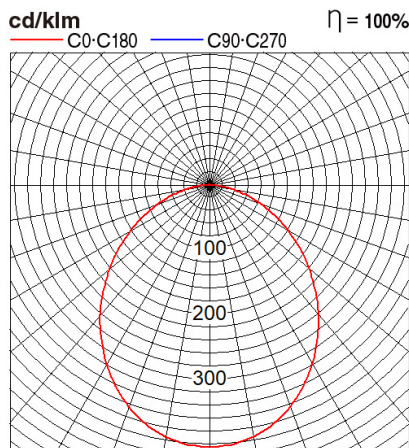

### Dimension and Materials

### Photometric Chart

Ref. No.	
Type of Luminaire	Baselight System Ceiling Baselight High Efficacy Techzone (SLENDO TECH PLUS)
Set Model No.	<b>PTZM03288</b>
Type of Light Source	LED
Power Input	28W
System Lumen Output	3640 lm
System Efficacy	130 lm/W
Power Voltage	240V
Power Factor	0.9
Lifetime	50000H(L70)
CCT	5700K
CRI	80
SDCM	
Input Frequency	50Hz
Dimming	non-Dimmable
Dimming Range	
UGR	
Glare Cut Angle	
Beam Angle	
Rotation Angle	
Tilt Angle	
IP code	20
IK code	
Ambient Temperature Range	-10 - 45°C
Surge Protection	
Classification of Luminaires	
THDi	<10%
Effective Projected Area	
Driver	Non-Integral
Cut Out Size	
Dimensions	146mm*2395mm*49mm
Weight	4.028 kg
Body	Aluminium Extrusion
Reflector	
Diffuser	PMMA
Trim	
Casing	
Country of Origin	India
Brand	Panasonic
Remarks	