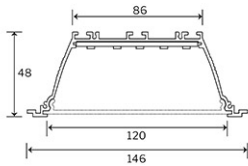

### Dimension and Materials

### Photometric Chart

Ref. No.	
Type of Luminaire	Baselight System Ceiling Baselight High Efficacy Techzone (SLENDO TECH PLUS)
Set Model No.	<b>PTZM04224</b>
Type of Light Source	LED
Power Input	22W
System Lumen Output	2750 lm
System Efficacy	125 lm/W
Power Voltage	240V
Power Factor	0.9
Lifetime	50000H(L70)
CCT	4000K
CRI	80
SDCM	
Input Frequency	50Hz
Dimming	non-Dimmable
Dimming Range	
UGR	
Glare Cut Angle	
Beam Angle	
Rotation Angle	
Tilt Angle	
IP code	20
IK code	
Ambient Temperature Range	-10 - 45°C
Surge Protection	
Classification of Luminaires	
THDi	<10%
Effective Projected Area	
Driver	Non-Integral
Cut Out Size	
Dimensions	146mm*1195mm*49mm
Weight	1.947 kg
Body	Aluminium Extrusion
Reflector	
Diffuser	PMMA
Trim	
Casing	
Country of Origin	India
Brand	Panasonic
Remarks	