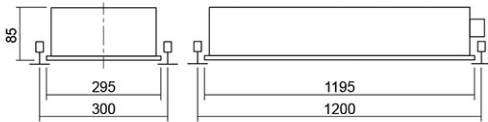

### Dimension and Materials

### Photometric Chart

Ref. No.	
Type of Luminaire	Baselight Standard Baselight (Pro) G13 Baselight
Set Model No.	<b>XNP84929031</b>
Type of Light Source	LED
Power Input	24W
System Lumen Output	3200 lm
System Efficacy	133 lm/W
Power Voltage	100-242V
Power Factor	0.9
Lifetime	50000H(L70)
CCT	4000K
CRI	80
SDCM	
Input Frequency	50/60Hz
Dimming	non-Dimmable
Dimming Range	
UGR	
Glare Cut Angle	
Beam Angle	100deg.
Rotation Angle	
Tilt Angle	
IP code	20
IK code	
Ambient Temperature Range	5 - 30°C
Surge Protection	
Classification of Luminaires	
THDi	
Effective Projected Area	
Driver	Integrated
Cut Out Size	
Dimensions	W295mm*L1195mm*H85mm
Weight	
Body	Steel with White Painted
Reflector	
Diffuser	
Trim	
Casing	
Country of Origin	Indonesia
Brand	Panasonic
Remarks	