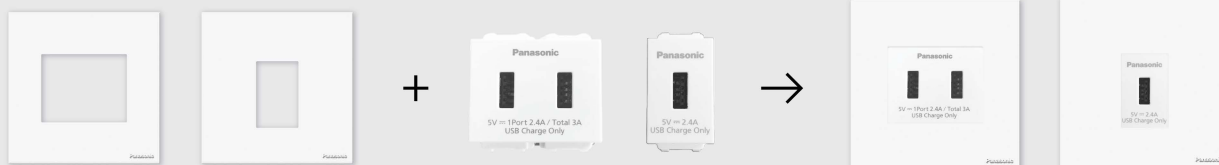

| Off white

Saklar, Stop Kontak & Plat

WYNJ5551FW | Rp 55.000

Sakelar "B" (1 Arah, 1 Device, Quick Connect Terminal) 16AX 250V~

WYNJ5541FW | Rp 78.500

Sakelar "B" (1 Arah, 2 Device, Quick Connect Terminal) 16AX 250V~

WYNJ5552FW | Rp 59.500

Sakelar "C" (2 Arah, 1 Device, Quick Connect Terminal) 16AX 250V~

WYNJ5542FW | Rp 89.000

Sakelar "C" (2 Arah, 2 Device, Quick Connect Terminal) 16AX 250V~

WYNJP1121FW | Rp 42.000

Stop Kontak Pin Bulat (CP) Terminal Sekrup dengan Pelat 16A 250V~

WYNJ78019FW | Rp 17.000

Plat 1-Gang 1-Device

WYNJ78029FW | Rp 17.500

Plat 1-Gang 2-Device

Sakelar "B" (1 Arah, 3 Device) 16AX 250V~

Sakelar "C" (2 Arah, 3 Device) 16AX 250V~

COMING SOON

Padukan Dengan Aksesorisnya

WEJ57515FW | Rp 475.100

Sakelar dimmer (Incandescent light control) 500W 220V~

WEJ57518FW | Rp 546.350

Sakelar dimmer (Incandescent light control) 800W 220V~

WEJ5401FW-7 | Rp 67.900

Tombol tekan "B" 10A 250V~

WEJ10919FW | Rp 20.350

Stop kontak universal 16A 250V~

WEJ2164FW | Rp 98.450
WEJ2166FW | Rp 115.900

Jack modul telepon (6P 4C) / (6P 6C)

WEJ2488FW | Rp 150.700

Jack modul transmisi data CAT5E (8P 8C)

WEJ24886FW | Rp 185.850

Jack modul transmisi data CAT6 (8P 8C)

WEJ2501FW | Rp 106.300

Terminal TV tipe DIN

WEJ3020FW | Rp 11.550

Chip kosong

WEJ1482FW | Rp 738.200

Port USB Type A / USB Type C (power delivery), Output : Max 18W
USB A : 5V 3A, 9V 2A, USB C : 5V 3A, 9V 2A, 12V 1.5A

WEJ1182FW | Rp 559.850

2-Port USB Type A Charger 5V 3A

WEJ108107FW | Rp 526.650

1-Port USB Type A Charger 5V 2.4A

WEJ2021FW | Rp 558.480

Connector for HDMI Connection

WEJ1171FW | Rp 171.800

Multi Receptacle dengan Safety Shutter 16A 250V~

WEJ5911N | Rp 3.950

C-Type Box Inbow

*Harga sudah termasuk PPN 12%

**Harga sewaktu-waktu dapat berubah

***Gambar hanya ilustrasi perbedaan warna mungkin terjadi