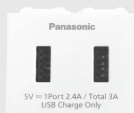

WEJ1182FW | Rp 559.850

2-Port USB Type A Charger 5V 3A