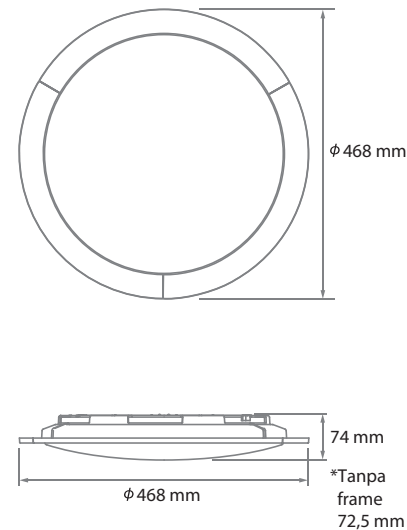

LED Compact Ceiling Light 20W